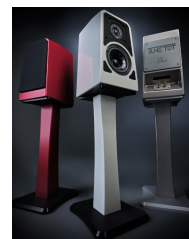

Type	Description	SRP Standard	SRP Upgrade	SRP Custom	SRP Pearl
TuneTot*	Bookshelf loudspeaker	€ 14.990	€ 16.490	€ 17.990	€ 20.490
TuneTot Options	Isolation Base	€ 3.990			
* limited colors	Trim Ring	€ 1.090			
	Grills	€ 649			
	Stands	€ 4.990			
SabrinaX*	Floorstanding loudspeaker	€ 28.990	€ 30.990	€ 33.990	€ 35.490
* limited colors					
Yvette	Floorstanding loudspeaker	€ 37.990	€ 39.490	€ 40.490	€ 44.490
Sasha DAW	Floorstanding loudspeaker	€ 53.990	€ 55.490	€ 56.990	€ 61.990
AlexiaV	Floorstanding loudspeaker	€ 91.490	€ 96.990	€ 99.990	€ 109.990
Alexx V	Floorstanding loudspeaker	€ 181.900	€ 185.900	€ 189.900	€ 202.900
Chronosonic XVX	Floorstanding loudspeaker	on request	on request	on request	on request

Color Options:

Standard Gloss:

Carbon\*, Galaxy Grey\*, GT Silver, Quartz\*

Upgrade Gloss:

Fly Yellow, Classic Orange, Pur Sang Rouge, Cobalt Blue, Estoril Blue, Oak Green, Crimson\*, Chalk, Nara Bronze, Diamond Black\*, Obsidian Black, Ivory\*

Prices, product offering and specifications can change without further notice

Type	Description	SRP Standard	SRP Upgrade	SRP Custom	SRP Pearl
Center 3 Center 3 stand	Center channel loudspeaker Stand for Center 3	€ 12.990 € 3.490	€ 13.990	€ 14.490	€ 15.490
Mezzo Mezzo stand	Center channel loudspeaker Stand for Mezzo   Hourglass stand	€ 22.990 € 4.390 € 4.690	€ 23.490	€ 24.490	€ 26.990
Alida	Surround loudspeaker	€ 19.990	€ 20.490	€ 20.990	€ 23.490
LōKē	Active Subwoofer	€ 12.990	€ 13.490	€ 14.490	€ 15.490
Watch Dog	Passive Subwoofer	€ 16.990	€ 17.990	€ 18.490	€ 20.990
Subsonic Sub	Passive Subwoofer	€ 51.990	€ 53.490	€ 54.990	€ 59.990
Horizontal Add	For Subsonic Sub	€ 3.000			
Controller	Active Stereo Controller for Subwoofers	€ 6.690			
Pedestal Acoustics Diode		Three: € 3.690 € 4.990	Single: € 1.390		