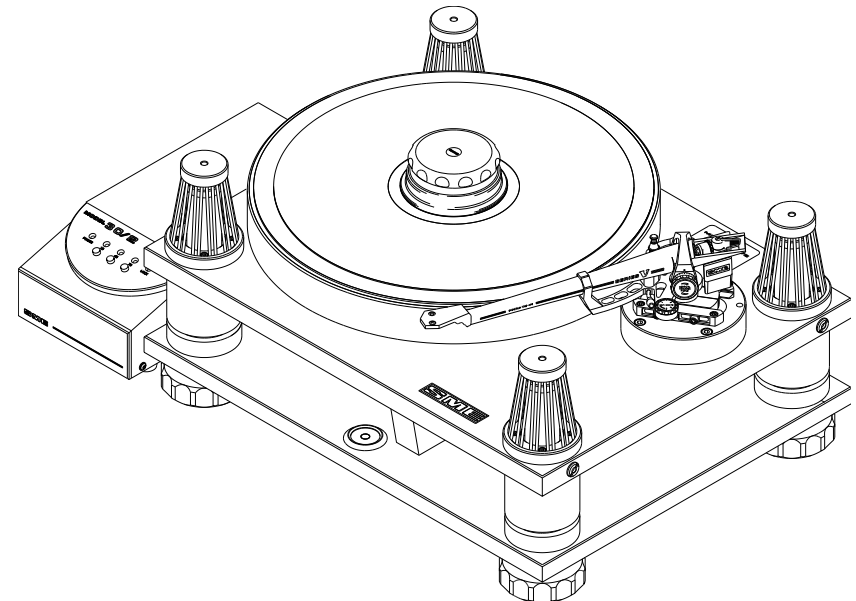

PART NUMBER	PRICE DKK

PRECISION TURNTABLES

Model 10	41.440,-
Model 10A (w/M10)	57.655,-
Model 15	59.035,-
Model 15A (w/M309 SPD)	75.250,-
Model 20/3	78.212,-
Model 20/3A (w/Series V GPD)	112.874,-
Model 20/12	137.473,-
Model 20/12A (with Model 312S)	163.627,-
Model 30/2	199.922,-
Model 30/2A (w/Series V GPD)	234.585,-
Model 30/12	259.886,-
Model 30/12A (w/Series V-12)	306.873,-

PRECISION PICK-UP ARMS

Model M10	16.215,-
Series M2-9	11.898,-
Series M2-9R	16.341,-
Series M2-10	12.149,-
Series M2-12	13.027,-
Series M2-12R	17.897,-
Series 300 Model 309	16.215,-
Series 300 Model 309 Gold Print	18.549,-
Series 300 Model 310	16.592,-
Series 300 Model 312S	26.180,-
Series IV	22.264,-
Series IV-D (Detachable)	24.197,-
Series V	32.455,-
Series V-D (Detachable)	34.413,-
Series V GPD (Gold Print/Details)	34.689,-
Series V Gold Plated	48.920,-
Series V-12	46.963,-
Series V-12 Gold Plated	63.905,-
Surcharge for arms wired w/mcs	2.084,-

SME

February 2015

PRECISION GRAMOPHONE EQUIPMENT

PS Audio - RETAIL PRICE LIST

To be read in conjunction with SME Product List.

Der tages forbehold for prisændringer og trykfejl