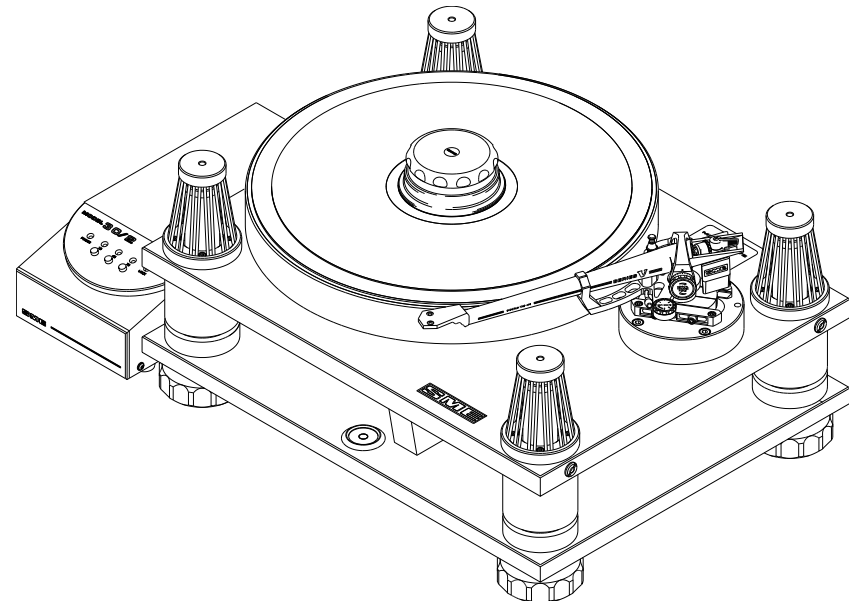

PART NUMBER	PRICE DKK

PRECISION TURNTABLES

Model 10	41.440,-
Model 10A (w/M10)	57.655,-
Model 15	59.035,-
Model 15A (w/M309 SPD)	75.250,-
Model 20/3	78.212,-
Model 20/3A (w/Series V GPD)	112.874,-
Model 20/12	137.473,-
Model 20/12A (with Model 312S)	163.627,-
Model 30/2	199.922,-
Model 30/2A (w/Series V GPD)	234.585,-
Model 30/12	259.886,-
Model 30/12A (w/Series V-12)	306.873,-

PRECISION PICK-UP ARMS

Model M10	16.215,-
Series M2-9	11.898,-
Series M2-9R	16.341,-
Series M2-10	12.149,-
Series M2-12	13.027,-
Series M2-12R	17.897,-
Series 300 Model 309	16.215,-
Series 300 Model 309 Gold Print	18.549,-
Series 300 Model 310	16.592,-
Series 300 Model 312S	26.180,-
Series IV	22.264,-
Series IV-D (Detachable)	24.197,-
Series V	32.455,-
Series V-D (Detachable)	34.413,-
Series V GPD (Gold Print/Details)	34.689,-
Series V Gold Plated	48.920,-
Series V-12	46.963,-
Series V-12 Gold Plated	63.905,-
Surcharge for arms wired w/mcs	2.084,-

SME

February 2015

PRECISION GRAMOPHONE EQUIPMENT

PS Audio - RETAIL PRICE LIST

To be read in conjunction with SME Product List.

Der tages forbehold for prisændringer og trykfejl